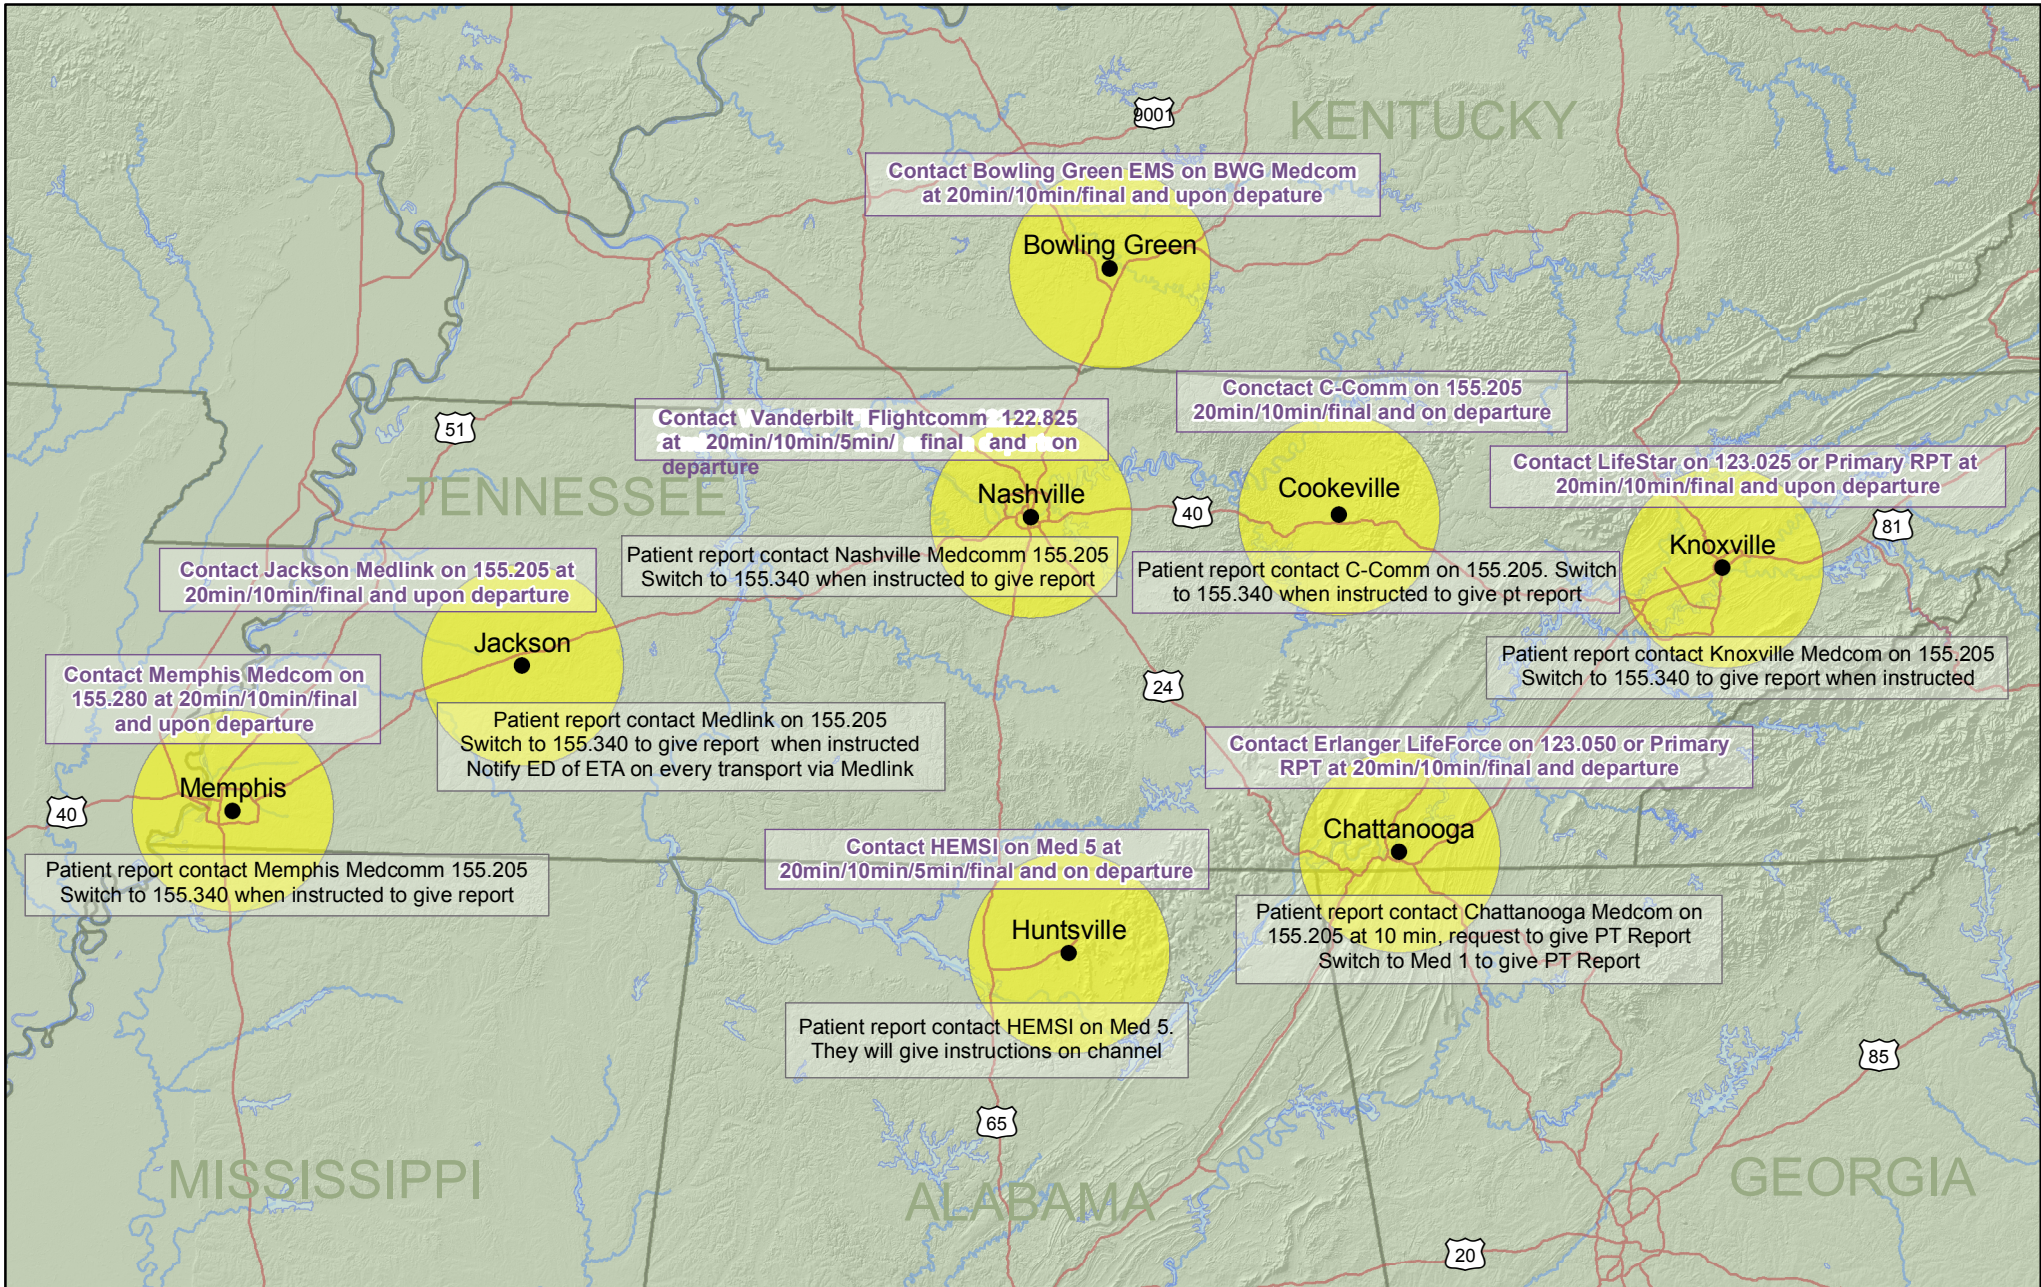

RMCC Regional Notifications

Common aircraft to aircraft freq outside the RMCC areas 123.025

Last Modified: 8/1/2022
Contact Kevin Nooner for corrections
kevin.w.nooner@vumc.org